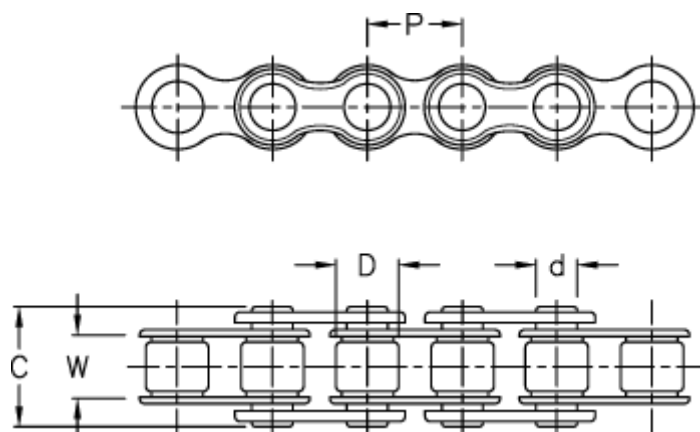

Data Sheet

Article number: 6100110080

Description: KLEEchain 1" simplex 16 B-1
5 meter in box (without connecting links)

Measures

Breaking power = 72800N

C = 36.1

Chain size = 1"

d = 8.28

D = 15.88

Description = 16 B-1

P = 25.4

W = 17.02